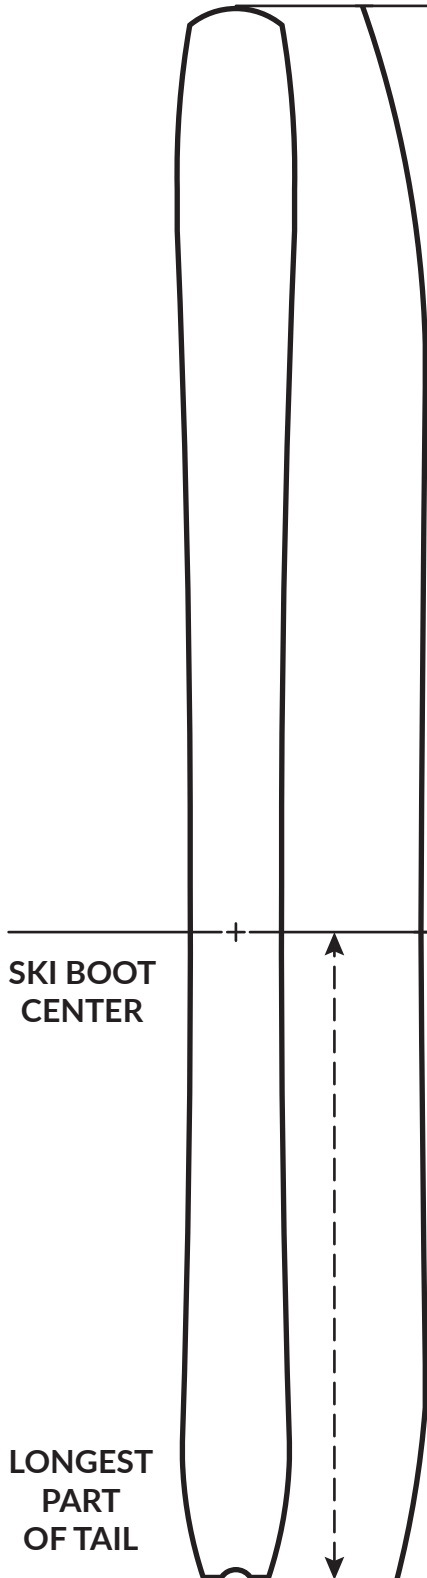

# MOUNTING GUIDE

LENGTH	SKI BOOT CENTER
193	86cm
188	83.5cm
183	81cm
176	78.5cm
171	76cm
165	73.5cm
159	71cm

DRILL BIT  
**3.5 X 9.0\***  
Or what's required

\*159-165 BINDING DEPENDENT  
**CHECK FOR DEPTH**  
MAY REQUIRE SHORTER SCREWS AT HEEL